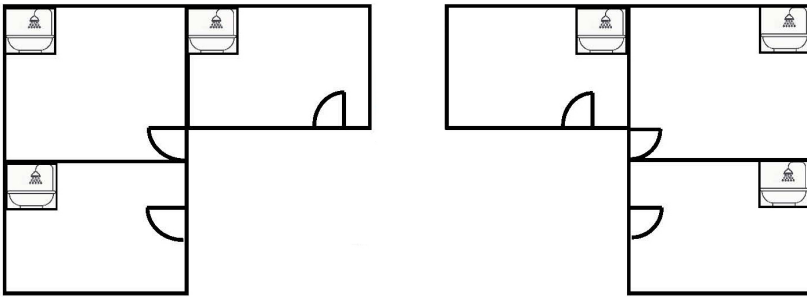

Room Examples at Camp Atta Girl! - Reignite Overnight

Examples of just some of the rooms.

Sept 20-22, 2024
Eisner Camp
Great Barrington, MA

Most rooms have 2 twin beds and 1 bunk bed.

Some rooms have a queen and a twin, or a full and a twin.

Some rooms just have bunk beds.

Some rooms have private baths, some have shared baths.

All rooms are assigned on first-come, first-served basis along with making sure we create the best retreat experience.

Note: when bunks are assigned, we will not be assigning the tops, so each woman will have a bottom bunk.

These are for illustrative purposes only and subject to change.