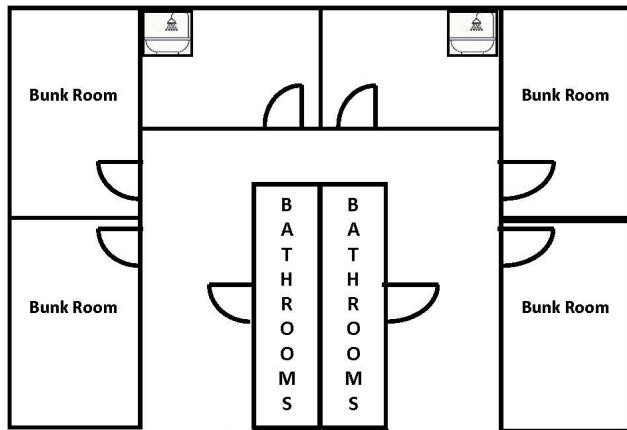

Room Examples at Camp Atta Girl! - Reignite Overnight

Examples of just some of the rooms.

Sept 20-22, 2024
Eisner Camp
Great Barrington, MA

Most rooms have 2 twin beds and 1 bunk bed.

Some rooms have a queen and a twin, or a full and a twin.

Some rooms just have bunk beds.

Some rooms have private baths, some have shared baths.

All rooms are assigned on first-come, first-served basis along with making sure we create the best retreat experience.

Note: when bunks are assigned, we will not be assigning the tops, so each woman will have a bottom bunk.

These are for illustrative purposes only and subject to change.