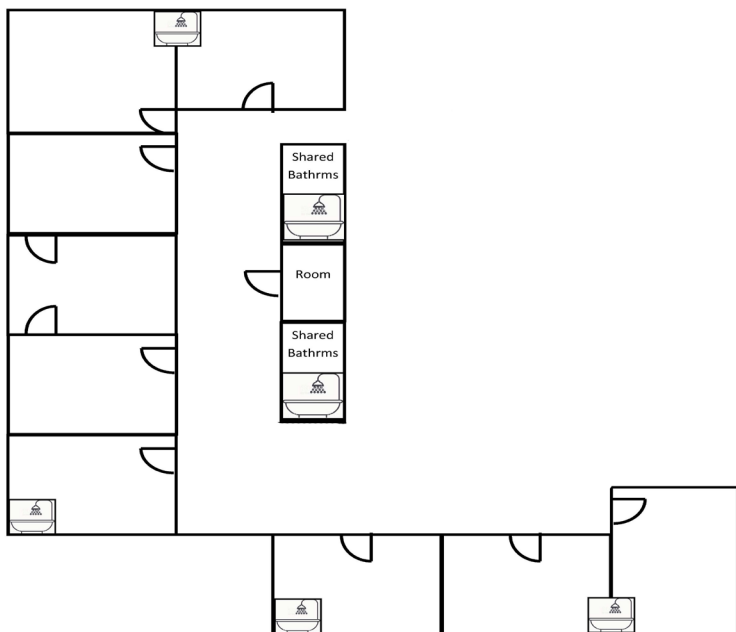

Room Examples at Camp Atta Girl! - Reignite Overnight

Examples of just some of the rooms.

Sept 20-22, 2024
Eisner Camp
Great Barrington, MA

Most rooms have 2 twin beds and 1 bunk bed.

Some rooms have a queen and a twin, or a full and a twin.

Some rooms just have bunk beds.

Some rooms have private baths, some have shared baths.

All rooms are assigned on first-come, first-served basis along with making sure we create the best retreat experience.

Note: when bunks are assigned, we will not be assigning the tops, so each woman will have a bottom bunk.

These are for illustrative purposes only and subject to change.